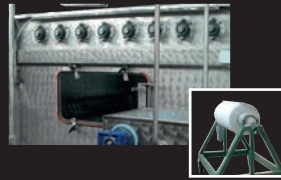

PREPARATION

STARWASH FS

HYDRA

MERCERIZING ML 27

STEAMER CS/HT

ROPE DYEING

CHRONOFLOW

SOFTFLOW 18 | HT