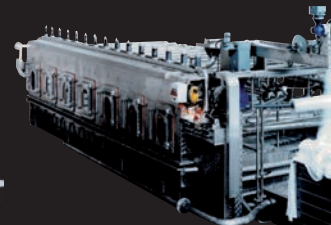

STARWASH EVO

BC38 SUPER

MULTIWASH - M

WR SOFT

LAVAPRINT

EUROPIZZI

BLUE
R&D and Exhibition Zone
MCS

MCS
DYING & FINISHING MACHINERY