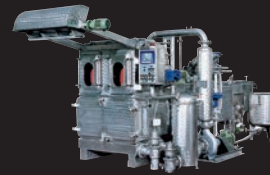

SOFTFLOW 99 | LT